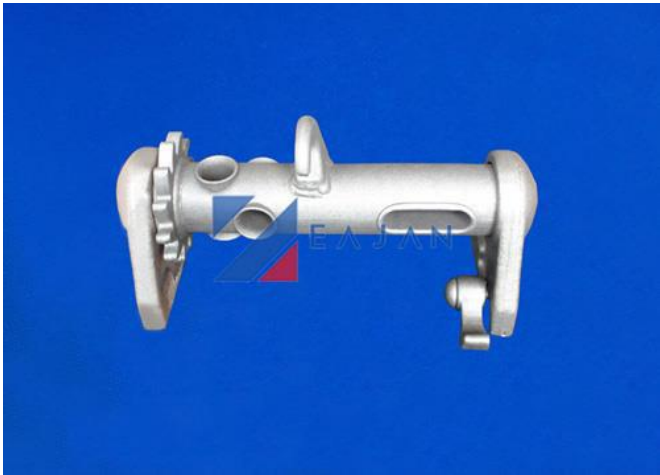

Address: Xinqian Industrail Zone
Huangyan,zhejiang

Phone:
0576-84355185

Email:
yingjiajinshu@vip.163.com

Heavy Duty Truck Webbing Winch

As one of the most professional **truck body fitting parts** suppliers in China, our factory provides high quality **heavy duty truck webbing winch** made in China with competitive price.

Materials available for **heavy duty truck webbing winch** :

stainless steel, steel, aluminum alloy, zinc alloy, etc.

Surface treatment of **heavy duty truck webbing winch** :

polishing; galvanizing; sandblasting; powder coating; electrophoresis; chrome plating; anodizing, etc.

Processing method of **heavy duty truck webbing winch** :

metal stamping/casting/forging/riveting/welding/machining, etc.

★★★★☆ 4.3

Yingjia Metal Product Factory

Yingjia is good at manufacturing all kinds of metal products. According to customer needs, we will provide the most suitable **heavy duty truck webbing winch**. In addition, it also provides **truck body fitting parts design** services, **truck body fitting parts mass production**, post-assembly or processing services.

Other truck body fitting parts

Truck Body Parts
Truck Winch