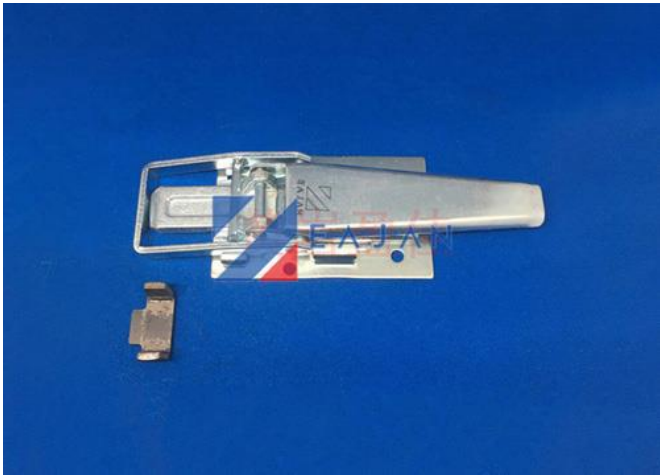

Address: Xinqian Industrail Zone
Huangyan,zhejiang

Phone:
0576-84355185

Email:
yingjiajinshu@vip.163.com

Plant-On Tailboard Catch

As one of the most professional **toggle fastener** suppliers in China, our factory provides high quality **Plant-on Tailboard Catch** made in China with competitive price.

Materials available for **Plant-on Tailboard Catch** :

stainless steel, steel, aluminum alloy, zinc alloy, etc.

Surface treatment of **Plant-on Tailboard Catch** :

polishing; galvanizing; sandblasting; powder coating; electrophoresis; chrome plating; anodizing, etc.

Processing method of **Plant-on Tailboard Catch** :

metal stamping/casting/forging/riveting/welding/machining, etc.

★★★★☆ 4.5

Yingjia Metal Product Factory

Yingjia is good at manufacturing all kinds of metal products. According to customer needs, we will provide the most suitable **Plant-on Tailboard Catch**. In addition, it also provides **toggle fastener design** services, **toggle fastener mass production**, post-assembly or processing services. Yingjia is a reliable, well-developed and professional **Plant-on Tailboard Catch manufacturer**. High-quality products and competitive prices are our firm guarantee to customers. We have advanced machinery and equipment to produce any metal products for our customers.

Rubber Catch

Fastening Truck Spring Buckles Pull Handle Latch