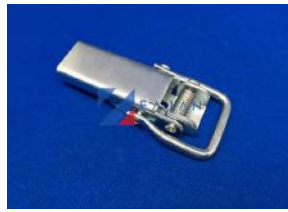

Overcentre Catch